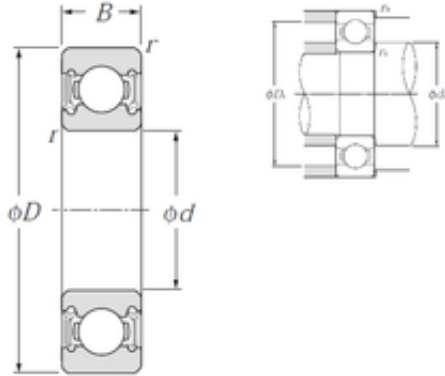

SNR Bearing Argentina

Japan NTN High Quality Ball Bearings 6203llu
Bearings Price List 6203lu 17*40*12mm Bearing
Used for The Motor

Bearing No. 6203llu

6203llu Bearing 2D drawings and 3D CAD models

Size	17x40x12 mm
Bore Diameter	17 mm
Outer Diameter	40 mm
Width	12 mm
d	17 mm
D	40 mm
B	12 mm
C	12 mm
r min.	0,6 mm
da min.	21 mm
da max	23 mm
Da max.	36 mm
ra max.	0,6 mm
Weight	0,066 Kg
Basic dynamic load rating (C)	9,6 kN
Basic static load rating (C0)	4,6 kN
Reference speed	12 000 r/min
Category	Single Row Ball Bearings
Inventory	0.0
Manufacturer Name	NTN
Minimum Buy Quantity	N/A
Weight / Kilogram	0.064
EAN	4547359004502
Product Group	B00308

SNR Bearing Argentina

Enclosure	2 Seals
Precision Class	ABEC 1 ISO P0
Maximum Capacity / Filling Slot	No
Rolling Element	Ball Bearing
Snap Ring	No
Internal Special Features	No
Cage Material	Steel
Enclosure Type	Contact Seal
Internal Clearance	C0-Medium
Inch - Metric	Metric
Long Description	17MM Bore; 40MM Outside Diameter; 12MM Outer Race Diameter; 2 Seals; Ball Bearing; ABEC 1 ISO P0; No Filling Slot; No Snap Ring; No Internal Special Features
Category	Single Row Ball Bearing
UNSPSC	31171504
Harmonized Tariff Code	8482.10.50.68
Noun	Bearing
Keyword String	Ball
Manufacturer URL	http://www.ntnamerica.com
Manufacturer Item Number	6203LLU
Weight / LBS	0.141
Bore	0.669 Inch 17 Millimeter
Outside Diameter	1.575 Inch 40 Millimeter
Outer Race Width	0.472 Inch 12 Millimeter
bore diameter:	17 mm
precision rating:	ISO Class 0
outside diameter:	40 mm
finish/coating:	Uncoated
overall width:	12 mm