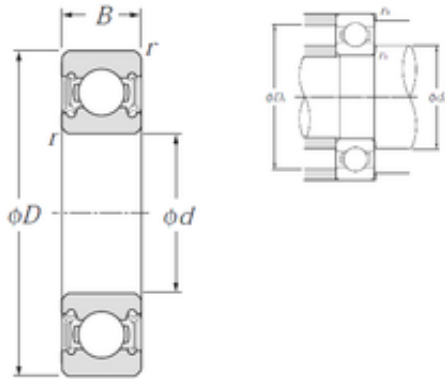

SNR Bearing Argentina

Red Seal Bearing NTN Llu 6202llu 6203llu 6204llu

Bearing No. 6202llu

6202llu Bearing 2D drawings and 3D CAD models

Size	15x35x11 mm
Bore Diameter	15 mm
Outer Diameter	35 mm
Width	11 mm
d	15 mm
D	35 mm
B	11 mm
C	11 mm
r min.	0,6 mm
da min.	19 mm
da max	20 mm
Da max.	31 mm
ra max.	0,6 mm
Weight	0,045 Kg
Basic dynamic load rating (C)	7,75 kN
Basic static load rating (C0)	3,6 kN
Reference speed	15 000 r/min
Category	Single Row Ball Bearings
Inventory	0.0
Manufacturer Name	NTN
Minimum Buy Quantity	N/A
Weight / Kilogram	0.043
EAN	4547359004465
Product Group	B00308
Enclosure	2 Seals

SNR Bearing Argentina

Precision Class	ABEC 1 ISO P0
Maximum Capacity / Filling Slot	No
Rolling Element	Ball Bearing
Snap Ring	No
Internal Special Features	No
Cage Material	Steel
Enclosure Type	Contact Seal
Internal Clearance	C0-Medium
Inch - Metric	Metric
Long Description	15MM Bore; 35MM Outside Diameter; 11MM Outer Race Diameter; 2 Seals; Ball Bearing; ABEC 1 ISO P0; No Filling Slot; No Snap Ring; No Internal Special Features
Category	Single Row Ball Bearing
UNSPSC	31171504
Harmonized Tariff Code	8482.10.50.68
Noun	Bearing
Keyword String	Ball
Manufacturer URL	http://www.ntnamerica.com
Manufacturer Item Number	6202LLU/3E
Weight / LBS	0.095
Bore	0.591 Inch 15 Millimeter
Outer Race Width	0.433 Inch 11 Millimeter
Outside Diameter	1.378 Inch 35 Millimeter
Other Features	Deep Groove Double Lip Friction Nitrile Rubber Seal -20 To 120 Deg C Shell Alvania Prelubricated
Inner Race Width	0 Inch 0 Millimeter
bore diameter:	15 mm
precision rating:	ISO Class 0