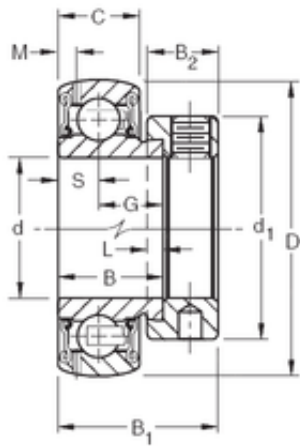

SNR Bearing Argentina

35 mm x 72 mm x 25,4 mm TIMKEN GRAE35RRB Insert Bearings Spherical OD

Bearing No. GRAE35RRB

Size	35x72x25.4 mm
Bore Diameter	35 mm
Outer Diameter	72 mm
Width	25,4 mm
d	35 mm
D	72 mm
B	25,4 mm
C	19 mm
d1	54 mm
B1	38,9 mm
B2	17,1 mm
G	15,9 mm
L	4 mm
M	3,68 mm
S	9,5 mm
Weight	0,513 Kg
Basic dynamic load rating (C)	28,5 kN

GRAE35RRB Bearing 2D drawings and 3D CAD models