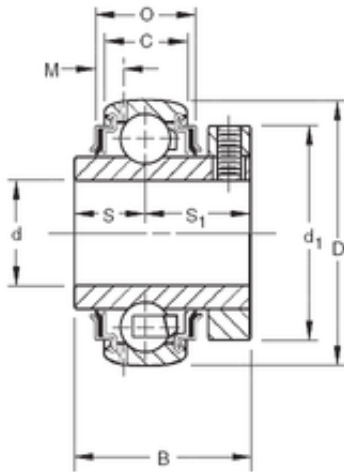

SNR Bearing Argentina

34,925 mm x 72 mm x 41,28 mm TIMKEN GC1106KRRB Insert Bearings Spherical OD

Bearing No. GC1106KRRB

| | |
|-------------------------------|--------------------|
| Size | 34.925x72x41.28 mm |
| Bore Diameter | 34,925 mm |
| Outer Diameter | 72 mm |
| Width | 41,28 mm |
| d | 34,925 mm |
| D | 72 mm |
| B | 41,28 mm |
| C | 19 mm |
| S1 | 25,4 mm |
| O | 25,86 mm |
| d1 | 59,5 mm |
| M | 3,68 mm |
| S | 15,9 mm |
| Thread (G) | M6x1 |
| Weight | 0,572 Kg |
| Basic dynamic load rating (C) | 28,5 kN |

GC1106KRRB Bearing 2D drawings and 3D CAD models