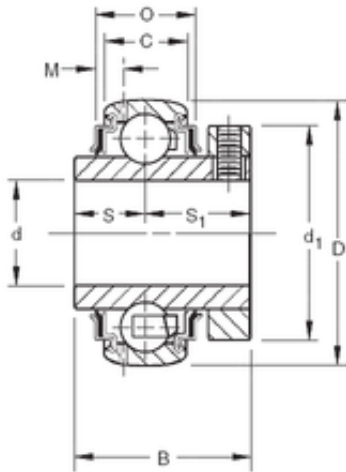

SNR Bearing Argentina

25,4 mm x 52 mm x 34,13 mm TIMKEN GC1100KRRB Insert Bearings Spherical OD

Bearing No. GC1100KRRB

Size	25.4x52x34.13 mm
Bore Diameter	25,4 mm
Outer Diameter	52 mm
Width	34,13 mm
d	25,4 mm
D	52 mm
B	34,13 mm
C	15 mm
S1	20,2 mm
O	19,74 mm
d1	44,4 mm
M	3,61 mm
S	13,9 mm
Thread (G)	M6x1
Weight	0,231 Kg
Basic dynamic load rating (C)	15,8 kN

GC1100KRRB Bearing 2D drawings and 3D CAD models